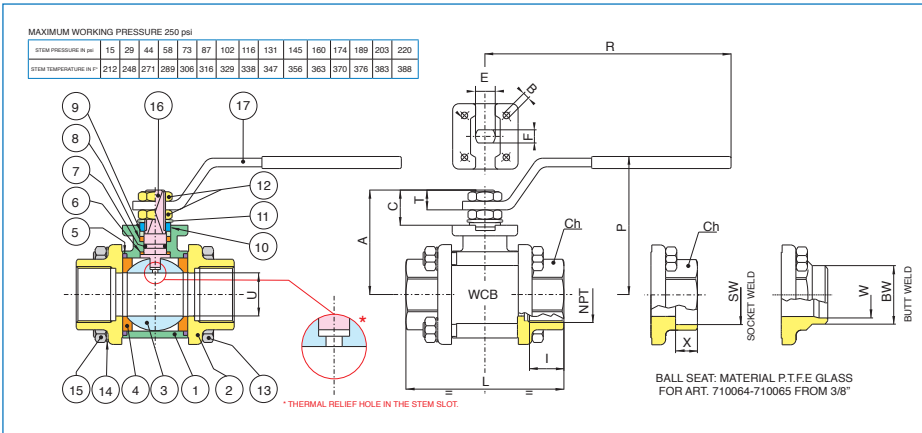

JOB NAME:	CONTRACTOR:
JOB LOCATION:	APPROVAL:
ENGINEER:	CONTRACTOR P.O.:
APPROVAL:	REPRESENTATIVE:

710085 - 710064 - 710065

FNPT SW BW

FULL PORT 2-WAY, 3-PIECE CARBON STEEL BALL VALVE FOR STEAM
1/4" TO 4"

VALVE FEATURES

- Full port sizes 1/4" to 4"
- Working pressure is 1000 psi (1/4" to 1/2"), 600 psi (3/4" to 1"), 350 psi (1-1/4" to 2"), 230 psi (2-1/2" to 4") - 250 steam
- Temperature range: -4°F to 406°F
- Blow out proof stem, adjustable stem packing
- 25% carbon filled P.T.F.E. ball seats
- ISO 5211 mounting pad with double "D" stem
- 100% electronically tested in the open and closed position at 80 psi
- TUV T.A. Luft approved

SPECIFICATIONS

N POS	PART NAME	MATERIAL	N PCS
1	BODY	ASTM A105-WCB	1
2	END CONNECTION	ASTM A105-WCB	2
3	BALL	AISI 304-CF8	1
4	BALL SEAT	R.P.T.F.E.	2
5	SEAL	FKM (Viton)	2
6	STEM SEAL	R.P.T.F.E.	1
7	O-RING	FKM (Viton)	1
8	STEM SEAL	R.P.T.F.E.	1
9	PACKING GLAND	STEEL	1
10	END STOP	AISI 430 (1/4" to 2") STEEL (2-1/2" to 4")	2 1
11	SPRING WASHER	STEEL (2-1/2" to 4")	2
12	NUT	STEEL	2
13	BOLT	STEEL (1/4" to 2") STEEL (2-1/2" to 4")	4 6
14	WASHER	STEEL (1/4" to 2") STEEL (2-1/2" to 4")	4 6
15	NUT	STEEL (1/4" to 2") STEEL (2-1/2" to 4")	4 6
16	STEM	AISI 304	1
17	HANDLE	STEEL	1