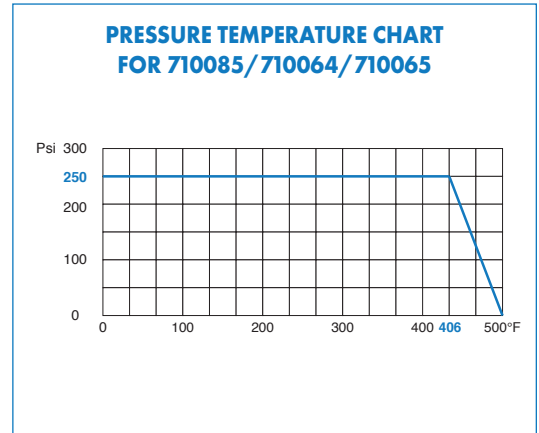

N POS	PART NAME	MATERIAL	N PCS
1	BODY	ASTM A105-WCB	1
2	END CONNECTION	ASTM A105-WCB	2
3	BALL	AISI 304-CF8	1
4	BALL SEAT	R.P.T.F.E.	2
5	SEAL	FKM (Viton)	2
6	STEM SEAL	R.P.T.F.E.	1
7	O-RING	FKM (Viton)	1
8	STEM SEAL	R.P.T.F.E.	1
9	PACKING GLAND	STEEL	1
10	END STOP	AISI 430 (1/4" to 2") STEEL (2-1/2" to 4")	2 1
11	SPRING WASHER	STEEL (2-1/2" to 4")	2
12	NUT	STEEL	2
13	BOLT	STEEL (1/4" to 2") STEEL (2-1/2" to 4")	4 6
14	WASHER	STEEL (1/4" to 2") STEEL (2-1/2" to 4")	4 6
15	NUT	STEEL (1/4" to 2") STEEL (2-1/2" to 4")	4 6
16	STEM	AISI 304	1
17	HANDLE	STEEL	1

SIZE	U	I	SW	X	BW	W	L	CH	R	P	A	C	T	E	F	ISO 5211	B	Cv	psi	Weight Lbs.
1/4" *	0.39	0.43	-	-	-	-	2.24	0.86	4.35	1.96	1.37	0.53	0.35	0.31	0.19	-	-	6.36	1000	0.61
3/8"	0.39	0.44	0.71	0.37	0.67	0.49	2.24	0.86	4.35	1.96	1.37	0.53	0.35	0.31	0.19	-	-	9.83	100	0.61
1/2"	0.59	0.59	0.88	0.37	0.83	0.62	2.55	1.06	5.17	2.51	1.85	0.59	0.39	0.39	0.27	F03	0.23	22.21	100	0.88
3/4"	0.78	0.64	1.09	0.43	1.05	0.82	2.99	1.25	5.17	2.67	2.02	0.59	0.39	0.39	0.27	F04	0.21	40.50	600	1.32
1"	0.98	0.75	1.35	0.50	1.31	1.04	3.62	1.61	6.87	3.09	2.36	0.76	0.49	0.47	0.31	F04	0.23	74.63	600	2.42
1-1/4"	1.25	0.84	1.70	0.56	1.66	1.38	4.19	1.96	6.87	3.28	2.53	0.76	0.49	0.47	0.31	F04	0.21	120.10	350	3.36
1-1/2"	1.49	0.84	1.94	0.62	1.90	1.61	4.56	2.16	9.86	3.93	3.11	0.94	0.64	0.62	0.39	F05	0.25	201.32	350	4.61
2"	1.96	1.01	2.44	0.68	2.37	2.06	5.35	2.75	9.86	4.21	3.38	0.94	0.64	0.62	0.39	F05	0.25	348.80	350	7.03
2-1/2"	2.55	1.18	3.01	0.78	2.87	2.46	6.04	3.54	12.65	4.98	4.05	1.10	0.70	0.78	0.55	F07	M8	631.37	230	18.24
3"	3.15	1.31	3.52	0.78	3.50	3.06	7.08	4.13	12.65	5.41	4.48	1.10	0.70	0.78	0.55	F07	M8	1009.48	230	29.45
4"	3.93	1.54	4.52	0.78	4.50	4.02	8.54	5.11	15.01	6.16	5.39	1.35	0.86	0.94	0.70	F10	M10	1577.34	230	46.79

* 1/4" available in 710085 only

**RUBINETTERIE
BRESCIANE**

VALPRES